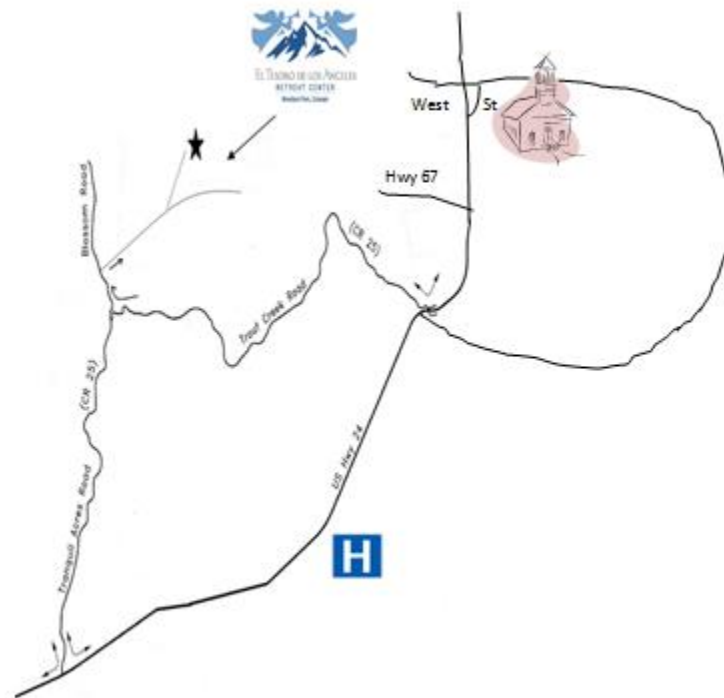

El Tesoro de los Angeles
Retreat Center
232 Blossom Road
Woodland Park, CO 80863
(719) 258-1600

***Directions to Our Lady of the Woods Catholic Church ~ Woodland Park
Fr. Timothy Corbley, Pastor***

Directions from El Tesoro to Our Lady of the Woods Catholic Church ~ Woodland Park

1. Go 3/10 of a mile from the **El Tesoro** entrance sign and turn **LEFT** on to **County Road 25/Trout Creek Rd.**
2. Follow County Road 25/Trout Creek Rd. (4 miles) to the stoplight.
3. At the stoplight turn **LEFT** onto **HWY 24 East.**
4. Drive through Woodland Park past State Highway 67 N. (1st stoplight) to the 2nd stoplight, **West Street.** Make an immediate **RIGHT**, then another immediate **RIGHT** into the parking lot of **Our Lady of the Woods Catholic Church**, 116 S. West Street.

Our Lady of the Woods Mass Schedule:

Saturday: 3:30 pm **Confessions**, 4:00 pm **Rosary**, 4:30 pm **Mass**

Sunday 9:00 am **Mass**

Weekday Mass: T, TH & F 12:00 pm, W 6:00 pm