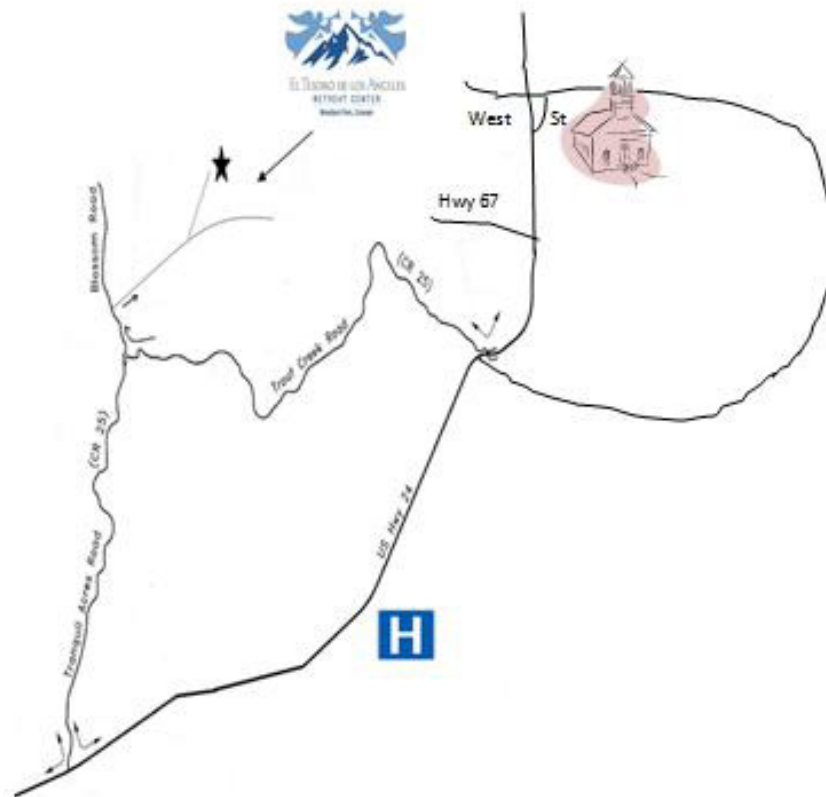

Directions to Our Lady of the Woods Catholic Parish in Woodland Park

Directions from El Tesoro to Our Lady of the Woods Catholic Parish ~ Woodland Park

1. At the **STOP** sign (**El Tesoro** entrance sign will be on the right), turn **LEFT** onto Blossom Road.
2. Go 3/10 of a mile and turn **LEFT** onto **County Road 25/Trout Creek Rd.**
3. Follow County Road 25/Trout Creek Rd. (4 miles) to the stoplight.
4. At the stoplight turn **LEFT** onto **HWY 24 East.**
5. Stay on HWY 24 East to the 2nd stoplight, **West Street.**
6. Turn **RIGHT** onto S. West Street, then turn **RIGHT** at the third driveway into the parking lot of **Our Lady of the Woods Catholic Church, 220 S. West Street.**